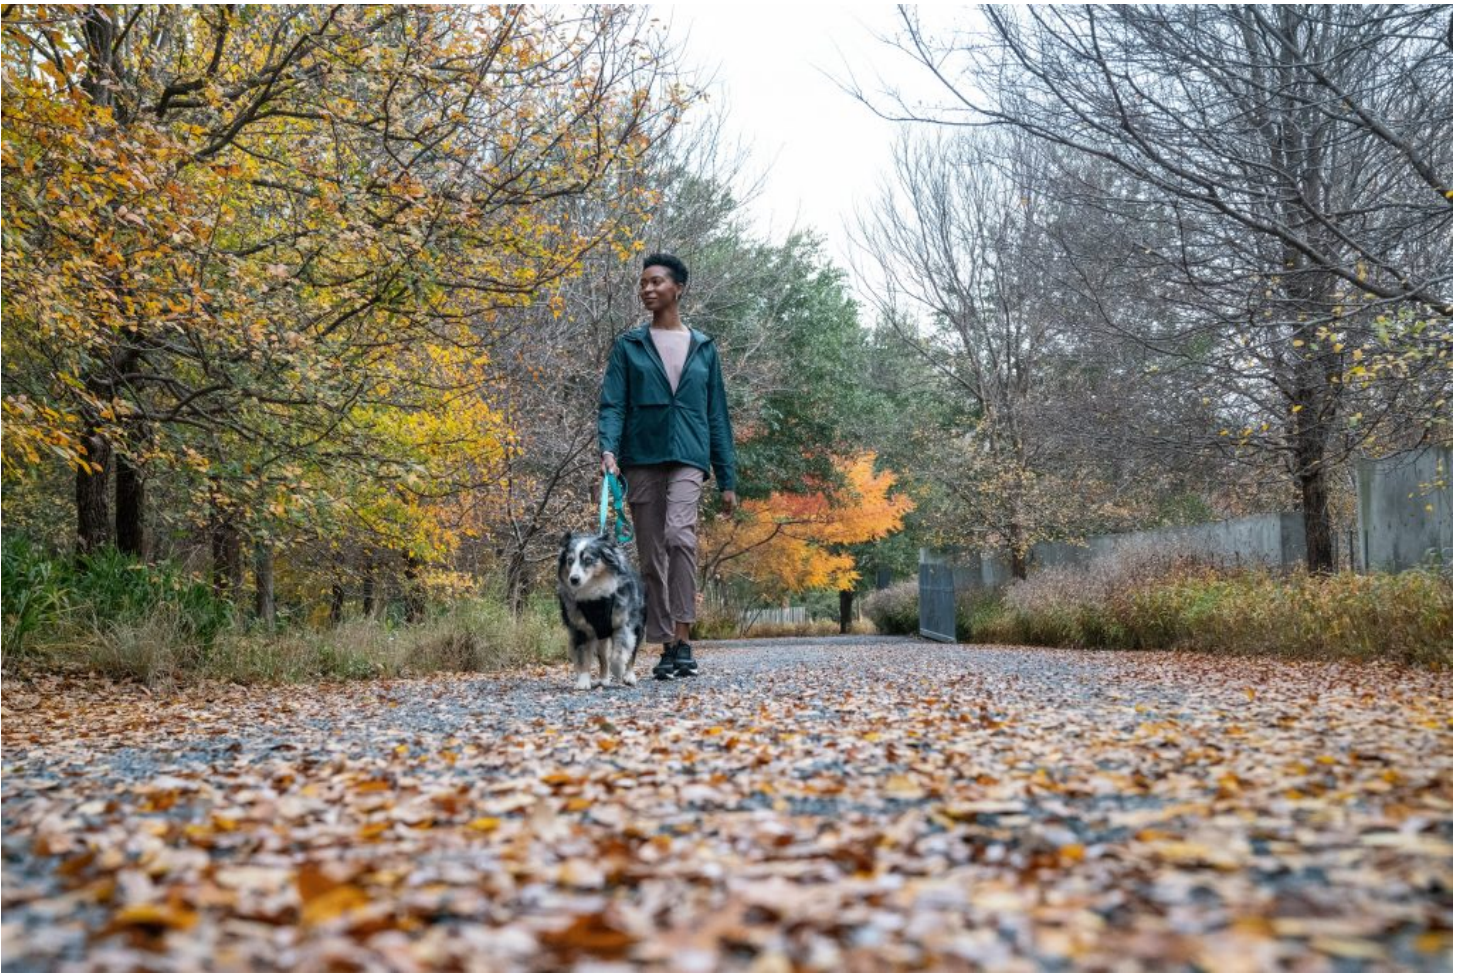

There's no need to leave furry companions at home. With the proper pet accessories for comfort and security, the next road trip can be easier — and mess-free. Happy travels to everyone along for the ride, including the beloved pet!

To learn more about Toyota Accessory Pet Products go to toyota.com/accessories or contact your local Toyota dealer.

Disclaimer: Accessories shown are not designed, manufactured or evaluated by Toyota. Installation may impact your vehicle's warranty. The accessories shown are not warranted by Toyota and Toyota disclaims all liability therefor. For information on the applicable third-party warranty, go to <https://www.kurgo.com/lifetime-warranty>.