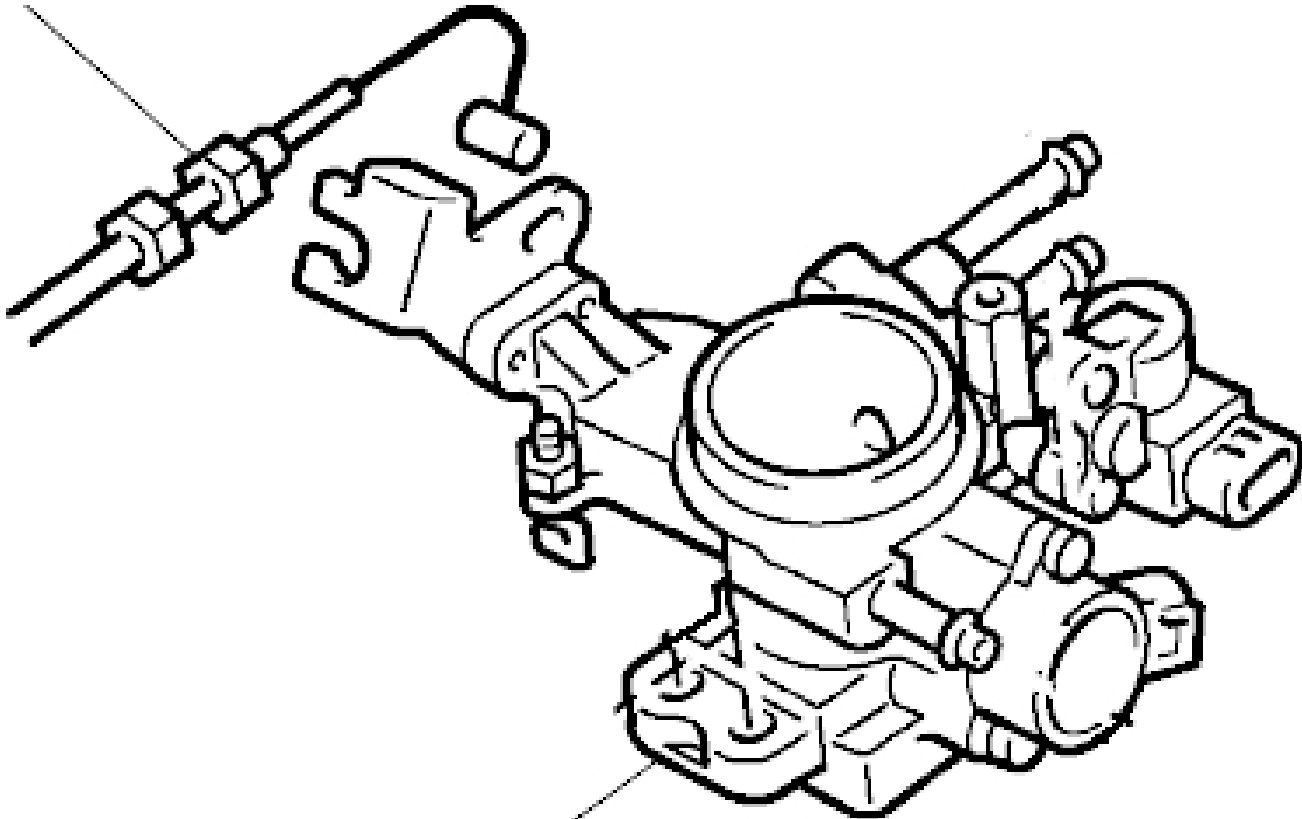

2010 Toyota Electronic Throttle Control 010

February 17, 2011

Accelerator Cable

Throttle Body