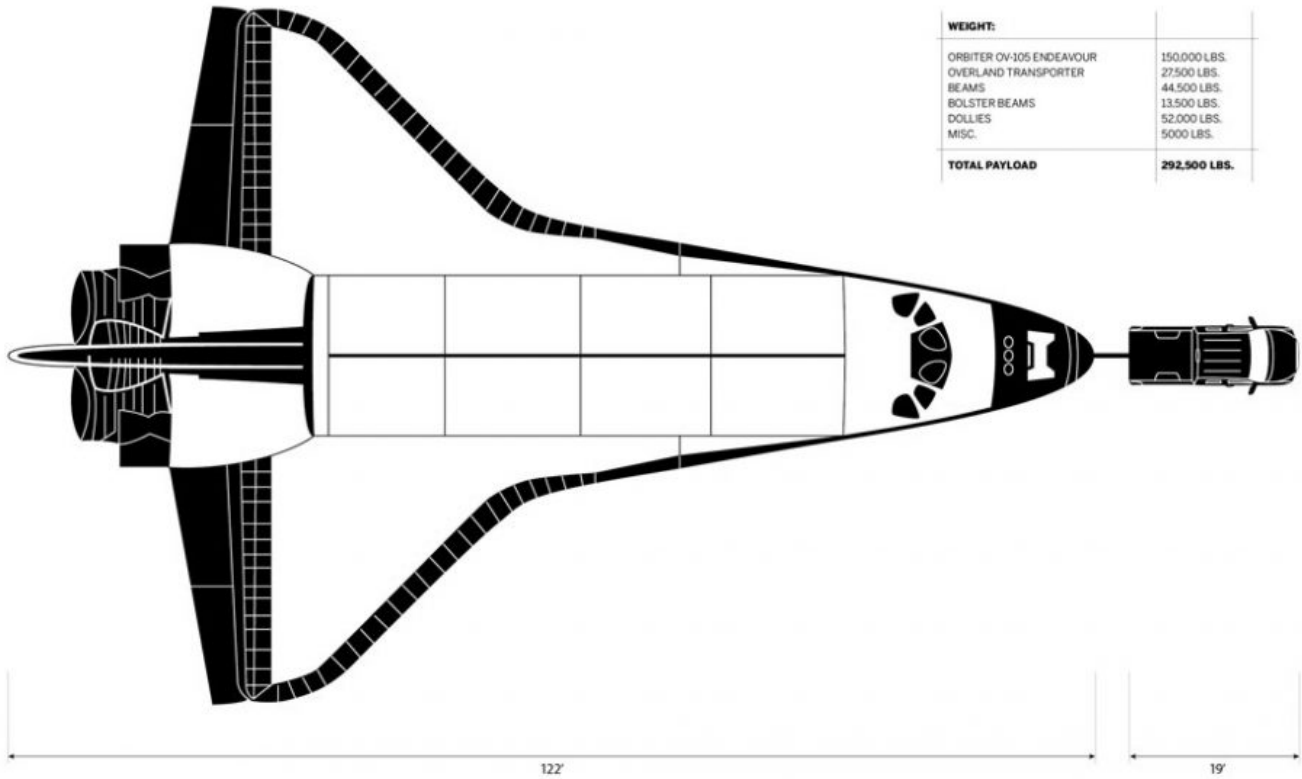

# Toyota Tundra Space Shuttle Endeavour 002

September 12, 2012

WEIGHT:	
ORBITER OV-105 ENDEAVOUR	150,000 LBS.
OVERLAND TRANSPORTER	27,500 LBS.
BEAMS	44,500 LBS.
BOLSTER BEAMS	13,500 LBS.
DOLLIES	52,000 LBS.
MISC.	5,000 LBS.
<b>TOTAL PAYLOAD</b>	<b>292,500 LBS.</b>